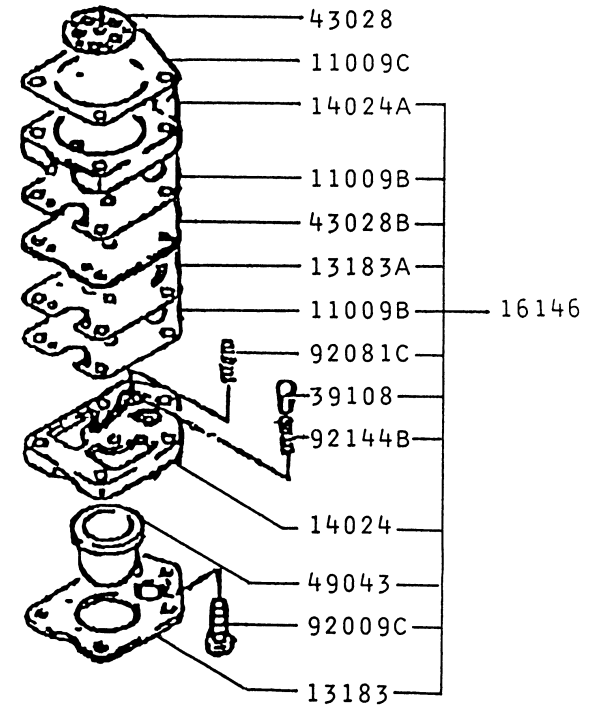

TF022D-DF70

CARBURETOR (COVER ASSY)