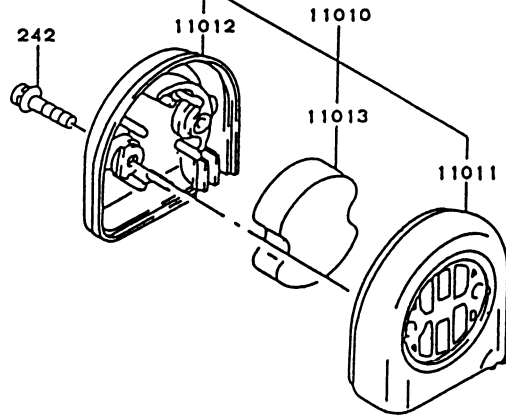

PHT3550A

TF022D-DF70

AIR FILTER

REF NO	PART NO	DESCRIPTION	QTY	NOTES
11010	TF22018	AIR CLEANER ASSY	1	
11011	TF22019	CASE-AIR CLEANER	1	
11012	TF22020	CAP-AIR CLEANER	1	
11013	TF22021	ELEMENT	1	
242	242B0428	SCREW 4X28	2