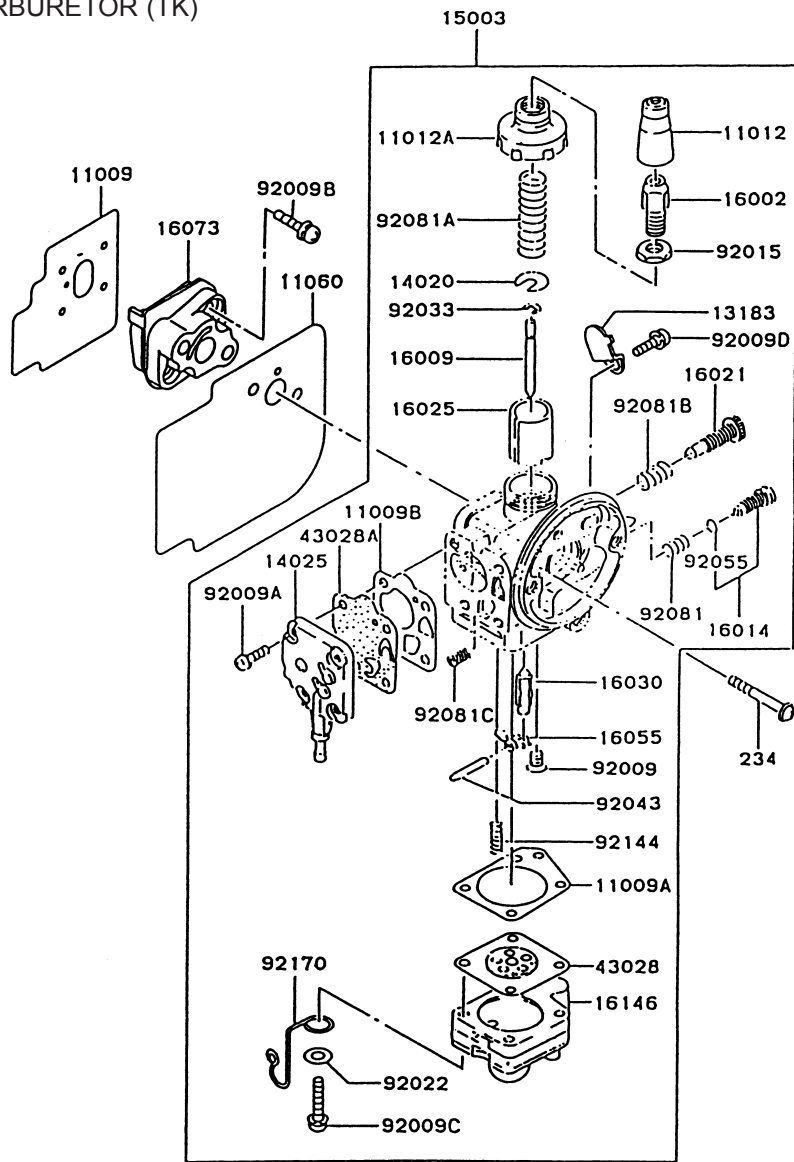

PHT3550A

CARBURETOR (TK)