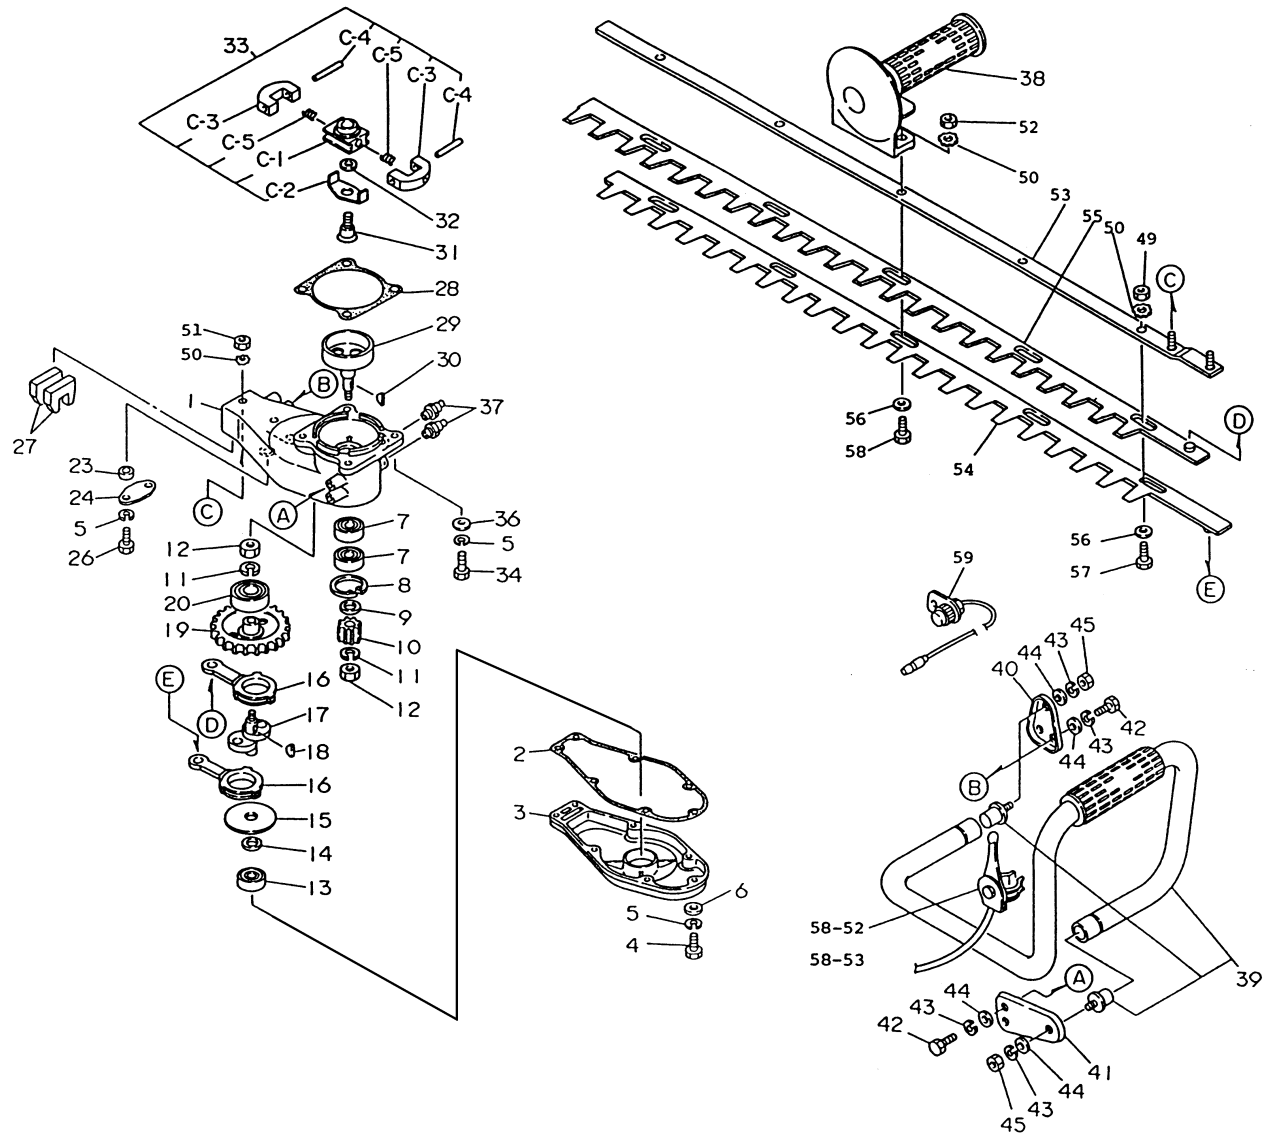

PHT3550A

BODY

TF022D-DF70

PHT3550A

TF022D-DF70

BODY

REF NO	PART NO	DESCRIPTION	QTY	NOTES
01	P35001	GEAR CASE	1	
02	P35002	PACKING-GEAR CASE	1	
03	P35003	COVER-GEAR CASE	1	
04	B05X22	BOLT 5X22	7	
05	SW005	WASHER-SPRING 5MM	13	
06	SFW005	WASHER 5MM	11	
07	P35007	BEARING (6001ZZ)	2	
08	P35008	RING-SNAP #28	1	
09	P35009	WASHER-PINION	1	
10	P35010	PINION	1	
11	SW008	WASHER-SPRING 8MM	2	
12	HN008	NUT 8MM	2	
13	PW23037	BEARING (6000)	1	
14	P35014	WASHER-BEARING	1	
15	P35015	SPACER-DISC	1	
16	P35016B	CAM ROD	2	
17	P35017	CAM BOSS	1	
18	P35018	KEY	1	
19	P35019	GEAR-REDUCTION	1	
20	P35020	BEARING (6003)	1	
23	P35023	COLLAR	2	
24	P35024	PLATE	1	
26	B05X14	BOLT 5X14	2	
27	P35027	SEAL-GREASE A	2	
28	P35028	PACKING-CLUTCH CASE	1	
29	P35029A	DRUM-CLUTCH (NEW)	1	
30	P35030	KEY	1	
31	P35031	SCREW-CLUTCH	1	
32	SFW006	WASHER 6MM	1	
33	P35033	CLUTCH ASSY	1	

BODY

REF NO	PART NO	DESCRIPTION	QTY	NOTES
33-C1	P35033-01	BOSS-CLUTCH	1	
33-C2	P35033-02	PLATE-CLUTCH	1	
33-C3	P35033-03	SHOE-CLUTCH	2	
33-C4	P35033-04	PIN-CLUTCH	2	
33-C5	P35033-05	SPRING-CLUTCH	2	
34	B05X14	BOLT 5X14	4	
37	P35037	NIPPLE-GREASE	2	
37A	P35035	PLUG-ZIRK FITTING		
38	P35038	HANDLE-RIGHT	1	
39	P35039A	HANDLE-LEFT	1	
40	P35040	BRACKET-HANDLE FRONT	1	
41	P35041	BRACKET-HANDLE REAR	1	
42	B06X14	BOLT 6X14	4	
43	SW006	WASHER-SPRING 6MM	6	
44	FW006	WASHER 6MM	6	
45	311B0600	NUT 6MM	2	
49	P25051	NUT-JAM 1/4X28	4	
50	P25046	WASHER-SHOCKPROOF	8	
51	P25045	NUT 1/4X20	2	
52	P25054	NUT-CROWN 1/4X28	2	
53	P35053A	BACK UP BAR	1	
53-1	P35053A-1	SUPPORT-BACK UP BAR	1	
54	PHT-234	BLADE-LOWER	1	
55	PHT-235	BLADE-UPPER	1	
56	P25049	WASHER-BLADE (BLACK)	5	
57	P25048	BOLT-BLADE SHORT	4	
58	P25053B	BOLT-LONG (FULL THREAD)	1	
59	P35054	STOP BUTTON W/BRACKET	1	
CVR	PHT-250	COVER-BLADE	1