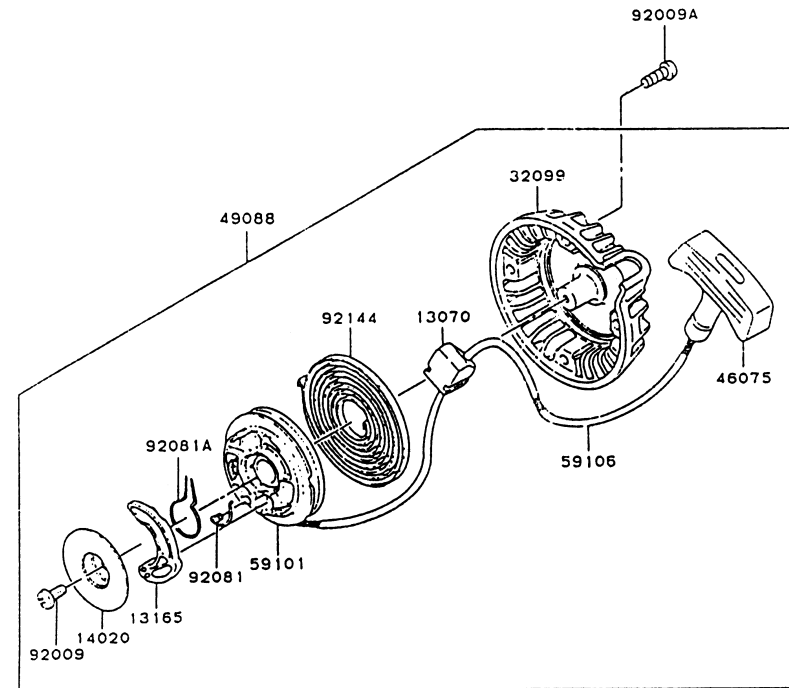

STARTER

REF NO	PART NO	DESCRIPTION	QTY	NOTES
13070	TF22080-10	GUIDE	1	
13165	KT12R03A	PAWL	1	
14020	TD33032-02	RETAINER	1	
32099	TF22080-11	CASE-RECOIL	1	
46075	KT12R09A	HANDLE	1	
49088	TF22080	RECOIL ASSY	1	
59101	KT12R06A	REEL	1	
59106	TF22080-08	ROPE 3.5X890	1	
92009	TE56068-01	SCREW-SPECIAL	1	
92009A	TF22081	SCREW	4	
92081	KT12R05A	SPRING-RETURN	1	
92081A	KT12R04A	SPRING	1	
92144	TF22080-07	SPRING-RECOIL	1