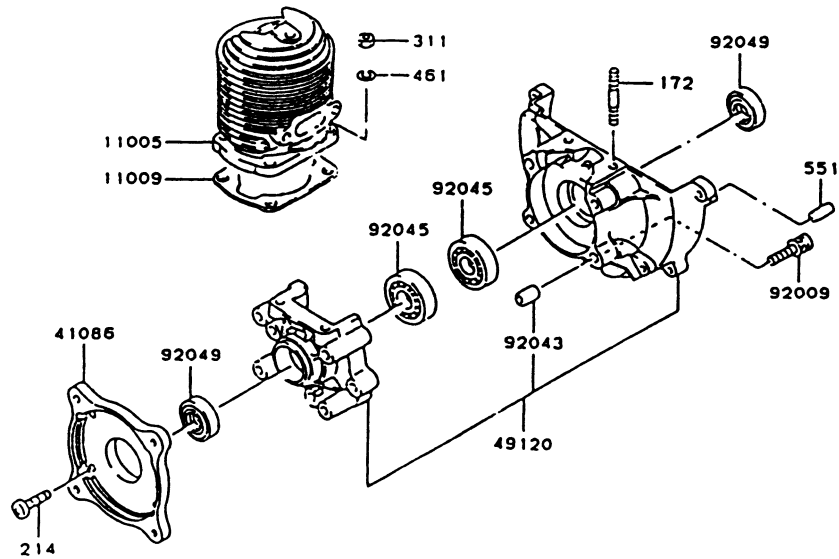

CYLINDER/CRANKCASE

REF NO	PART NO	DESCRIPTION	QTY	NOTES
11005	KT125801A	CYLINDER	1	
11009	KT125802	GASKET	1	
172	172G0514	STUD 5X14	4	
214	214B0514	SCREW 5X14	4	
311	311B0500	NUT 5MM	4	
41086	TF22003	FLANGE	1	
461	SW005	WASHER-SPRING 5MM	4	
49120	TF22158	CRANKCASE-COMP	1	
551	KT125808	PIN-DOWEL	1	
92009	TD24030	SCREW 5X30	4	
92043	TF22006	PIN	4	
92045	KT12036	BEARING (6001V3)	2	
92049	TA22025	SEAL-OIL	2