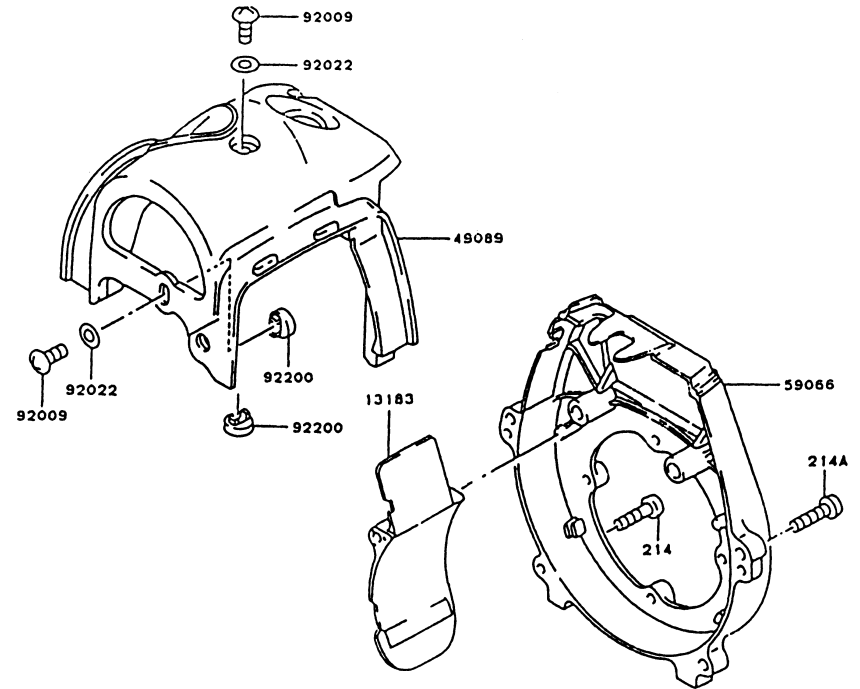

COOLING EQUIPMENT

REF NO	PART NO	DESCRIPTION	QTY	NOTES
13183	TF22084	PLATE	1	
214	214B0418	SCREW 4X18	2	
214A	214B0418	SCREW 4X18	2	
49089	TF22083	SHROUD-ENGINE	1	
59066	TF22023	HOUSING-FAN	1	
92009	TF22017	SCREW	2	
92022	TF22025	WASHER	2	
92200	TF22026	WASHER	1