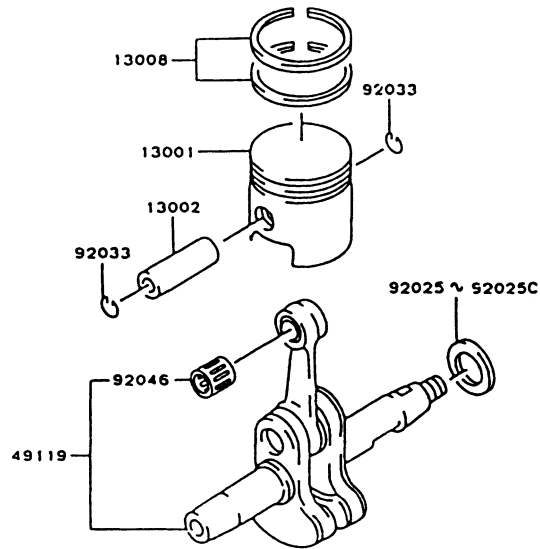

PHT3550A

TF022D-DF70

PISTON/CRANKSHAFT

REF NO	PART NO	DESCRIPTION	QTY	NOTES
13001	KT12018	PISTON	1	
13002	KT12020	PIN-PISTON	1	
13008	KT12019	PISTON RING SET	1	
49119	KT12055	CRANKSHAFT ASSY	1	
92025	KT12024	SHIM A/B/C/D	A/R	
92033	TH23056	RING-SNAP	2	
92046	KT12056A	BEARING-NEEDLE	1