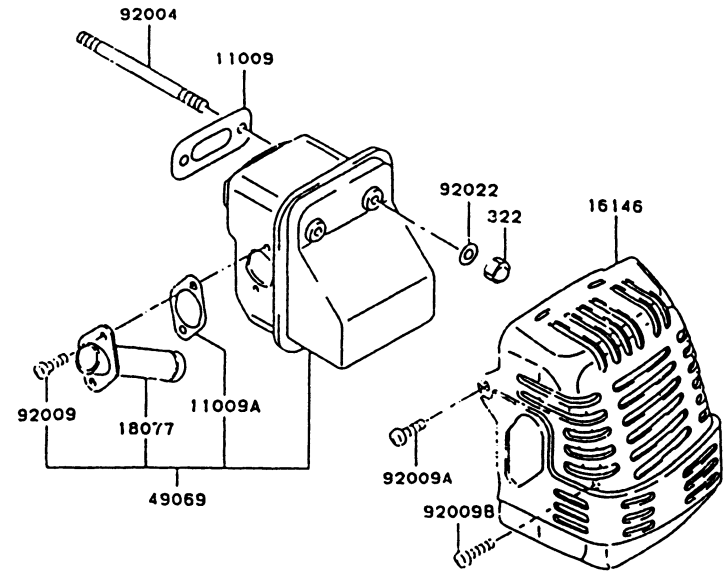

MUFFLER

REF NO	PART NO	DESCRIPTION	QTY	NOTES
11009	TF22012	GASKET-MUFFLER	1	
11009A	TF22050	GASKET	1	
16146	TF22058	COVER-MUFFLER	1	
18077	TF22059	ARRESTER-SPARK	1	
322	322B0500	NUT 5MM	2	
49069	TF22060	MUFFLER ASSY	1	
92004	TF22061	STUD	2	
92009	TF22062	SCREW	2	
92009A	TF22016	SCREW	1	
92009B	TF22017	SCREW	1	
92022	TF22065	WASHER	2