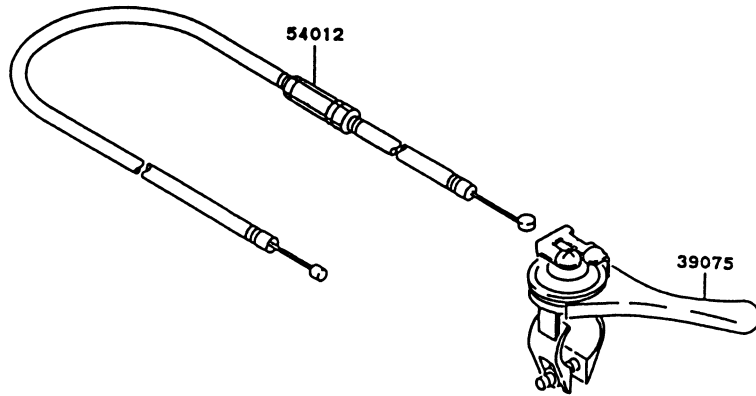

PHT3550A

TF022D-DF70

CONTROL EQUIPMENT

REF NO	PART NO	DESCRIPTION	QTY	NOTES
39075	KT125852A-HT	LEVER-THROTTLE (METAL)	1	
54012	TF22007	CABLE-THROTTLE	1